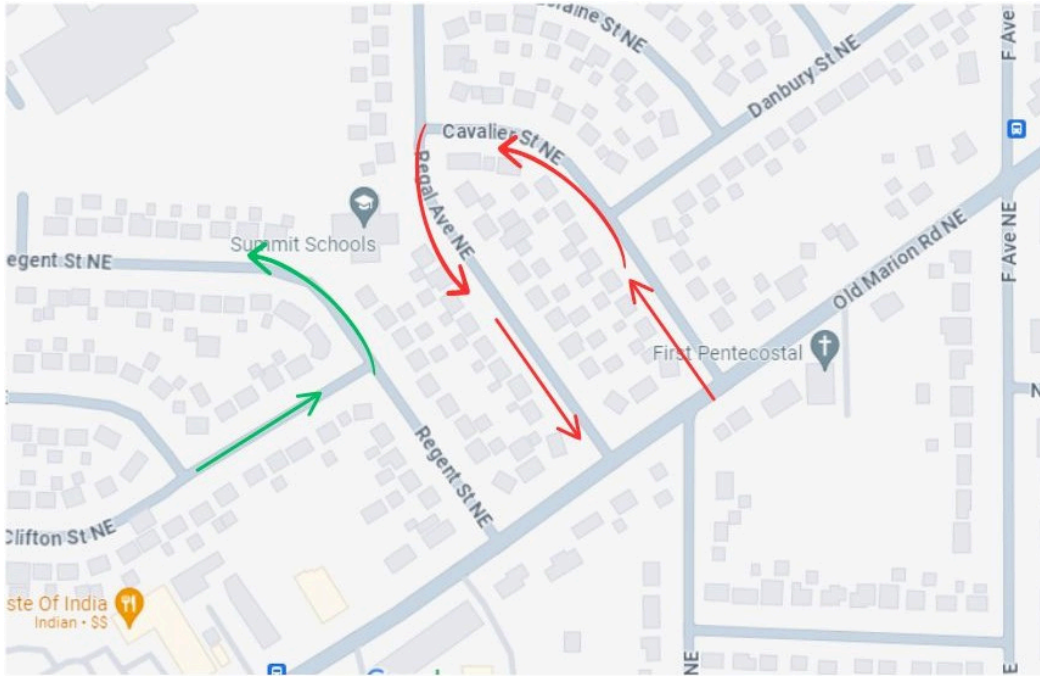

## Drop-Off/Pick-Up Procedures

### PreKindergarten-3rd Grade Students (with no older siblings) Drop-Off/Pick-Up

Please begin by turning North onto Cavalier St. NE. Follow the curve and turn left onto Regal Ave. NE. A Summit staff member will assist students out of their vehicles near the playground gate. Please have your student remain in your vehicle until 8:20. In the interest of safety, please do not park across the street and have your child walk across the street alone. Additional staff will be available to help students to their classrooms. Please follow the same procedure for pick-up. Please be mindful of our neighbors and make sure not to block their driveways.

### 4th-8th Grade Students (and younger siblings) Drop-Off/Pick-Up

Please begin by turning onto Regent St. NE from Clifton St. NE. A Summit staff member will assist students out of their vehicles near the front of the school. Please have your student remain in your vehicle until 8:20. In the interest of safety, please do not park across the street and have your child walk across the street alone. Additional staff will be available to help students to their classrooms. Please follow the same procedure for pick-up. Please be mindful of our neighbors and make sure not to block their driveways.