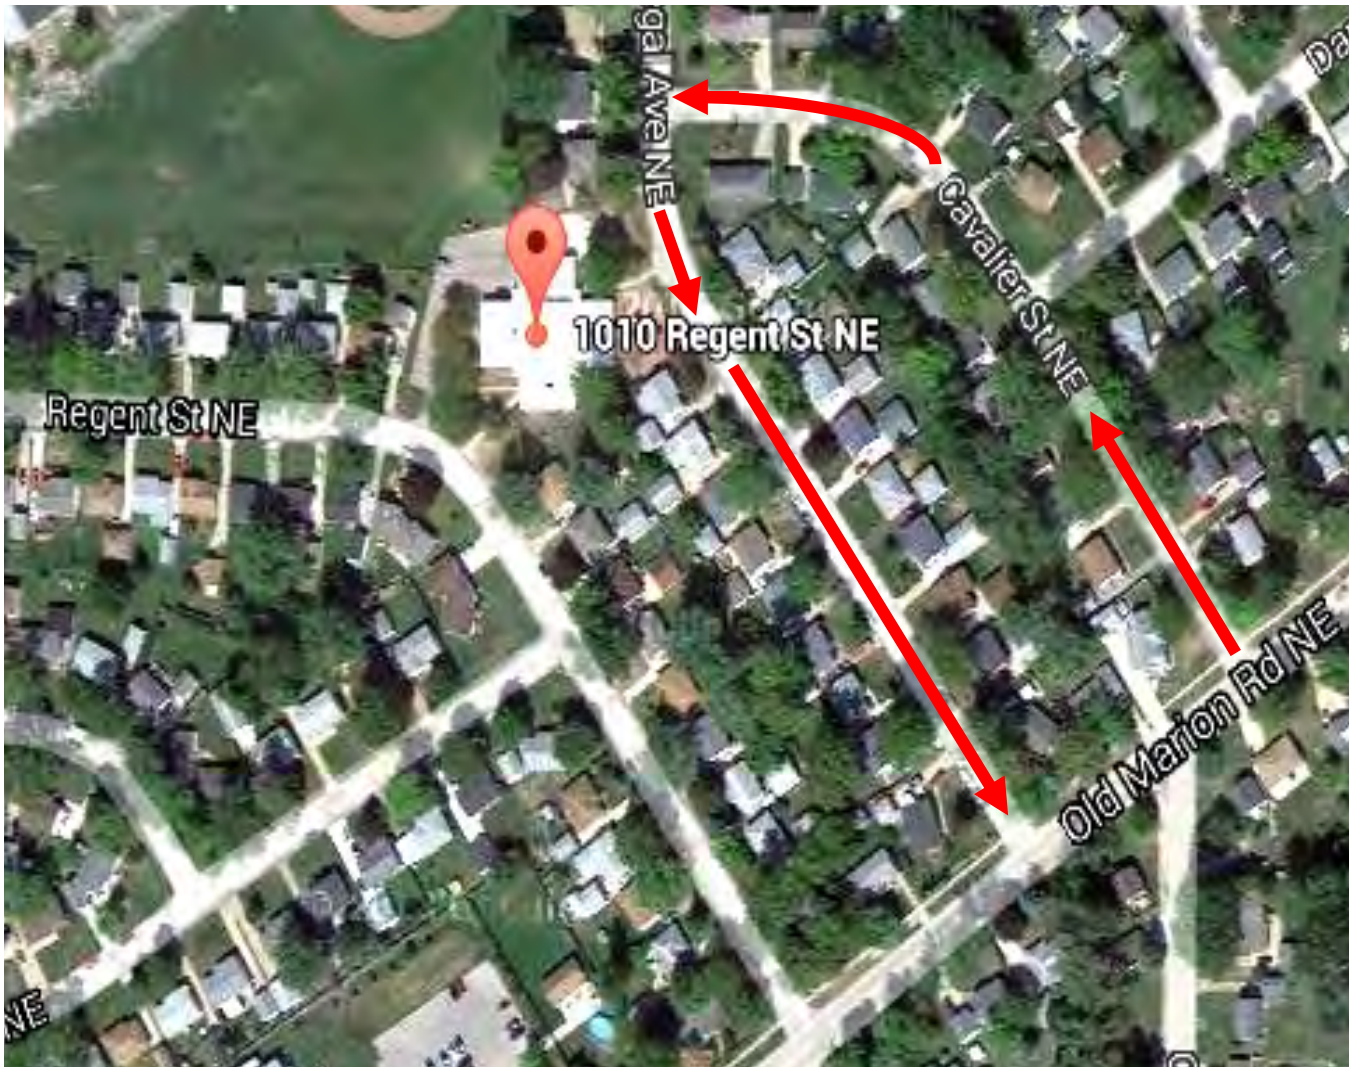

## CURB DROP-OFF PROCEDURES

8:20-8:30am

Please begin by turning north on Cavalier St. NE. Follow the curve and turn left onto Regal Ave. NE. A Summit staff member will be assisting students out of vehicles near the playground gate starting at 8:20 am. Please have your child remain in your vehicle until 8:20 if they are not enrolled in Extended Day. In the interest of student safety, please do not park across the street from the school and have your child cross the street alone. Additional staff support will also be available to help students into her/his classroom.

## CURB PICK-UP PROCEDURES

3:30-3:40 pm

Please begin by turning north on Cavalier St. NE. Follow the curve and turn left onto Regal Ave. NE. A Summit staff member will be assisting students into vehicles near the playground gate. Students will be dismissed from class and will be waiting inside the fenced-in playground area until 3:40 pm. In the interest of student safety, please do not park across the street from the school and have your child cross the street alone. You must walk across the street and accompany your child to your vehicle.